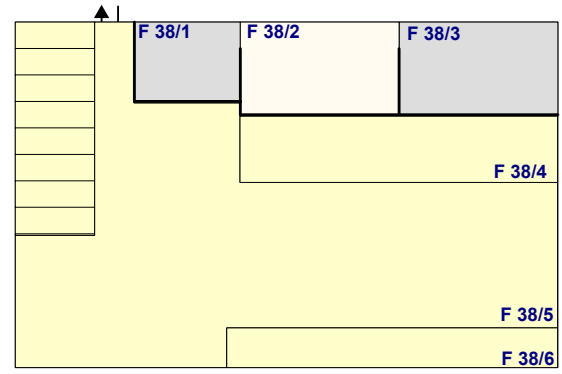

- Carpeting provided by Arno A. Evers FAIR-PR  
 - Carpeting/Flooring is responsibility of exhibitors

Standing Group  
 High Table  
 High Stool

Sitting Group  
 Table  
 Chair  
 Office Chair

Sideboard  
 Literature Rack  
 Showcase

Computerdisplays  
 Network  
 Tower

**furniture (please use online request!)**

**Preliminary Floorplan**  
 Status: march - 24 - 2004  
 subject to change