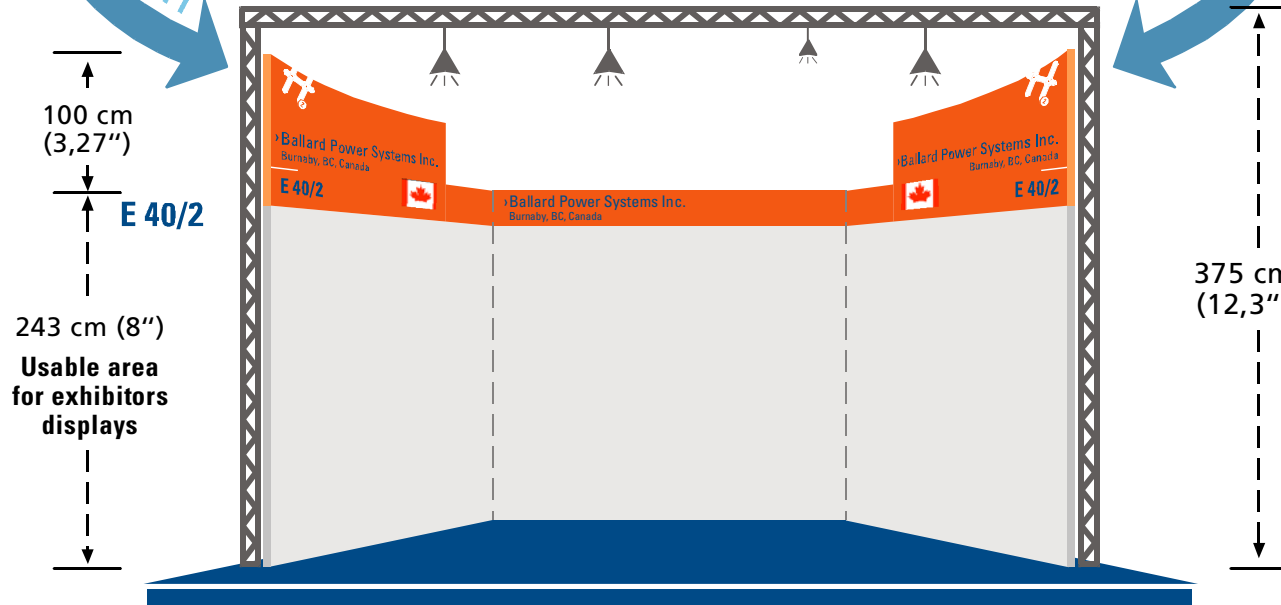

Booth Example / Full Service Package

Further Information at: www.fair-pr.com

→ We build your booth Measurements - Meter (and Feet)

Booth walls are plain wood without "border edges" or patterns. Displays/Posters can be easily hung up/attached using Velcro stripping, double-sided tape or small wood/ laminate screws.

3-D VIEW

Exhibitors who have booked our **Full Service Package** (Booth provided) will find their booth fully outfitted – walls, carpet, lighting, signage, furniture.

Colour scheme:

- Walls: **Light Gray**
- Carpet: **Dark Blue**
- Signage: **Orange/Blue/Gray**
- Lighting: **Halogen**