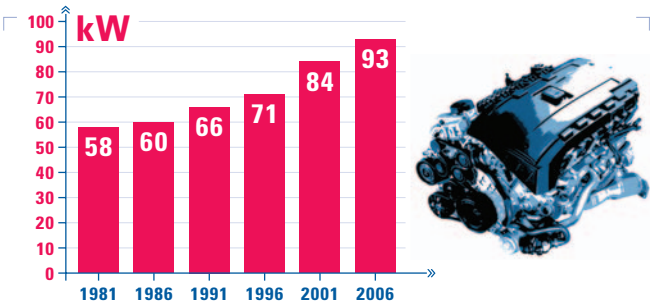

> Today's Energy Situation

» More than 800.000.000 Cars on the road«

> Average Power of new registered Cars in Germany

Source: Autobil, Nr. 49, 8.12.2006