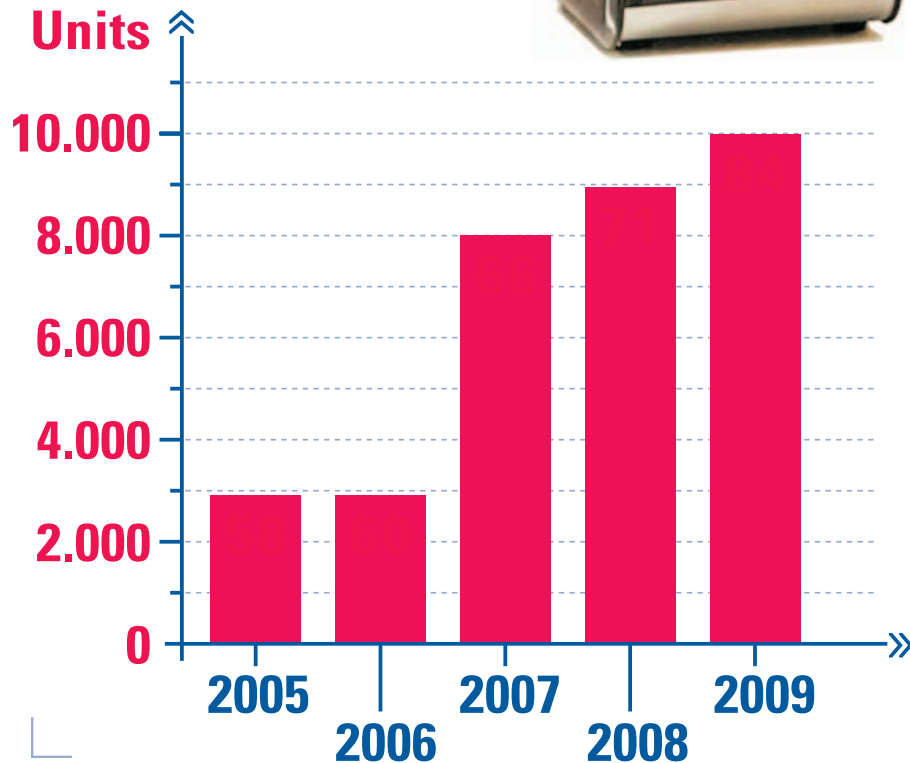

Annual new portable fuel cell units 2005 – 2009

Annual new small stationary H2/FC units for CHP and UPS (under 10kW)

Go to where the market is! www.fair-pr.com

IMPLEMENTING NEW IDEAS

Source: Fuel Cell Today

First released: August 2009