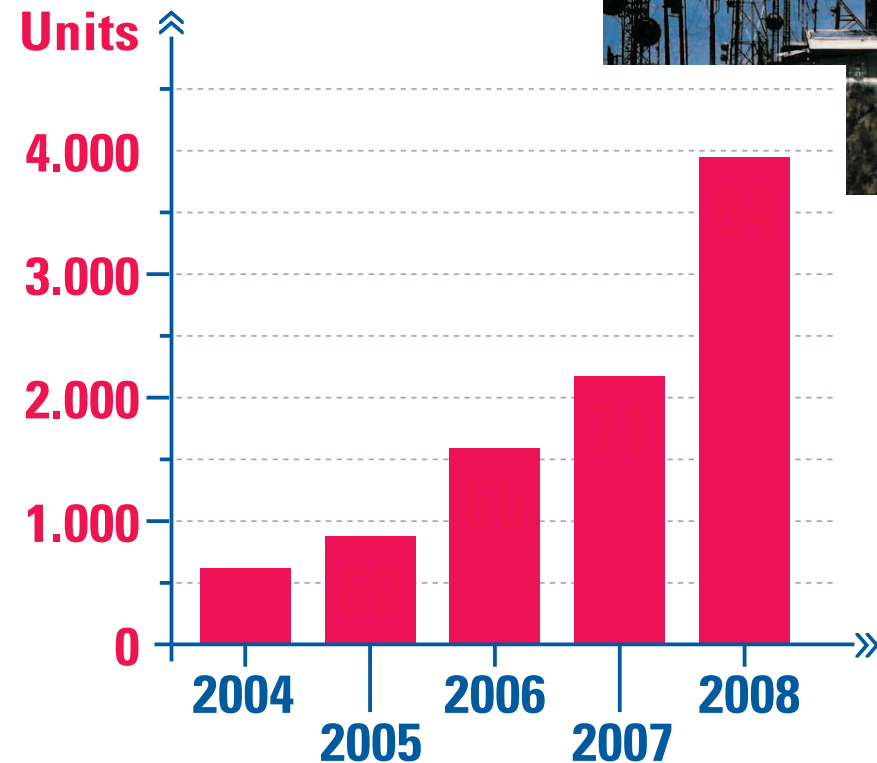

Annual new portable fuel cell units 2005 – 2009

Annual new small stationary H2/FC units for CHP and UPS (under 10kW)

Go to where the market is! www.fair-pr.com

IMPLEMENTING NEW IDEAS

Source: Fuel Cell Today