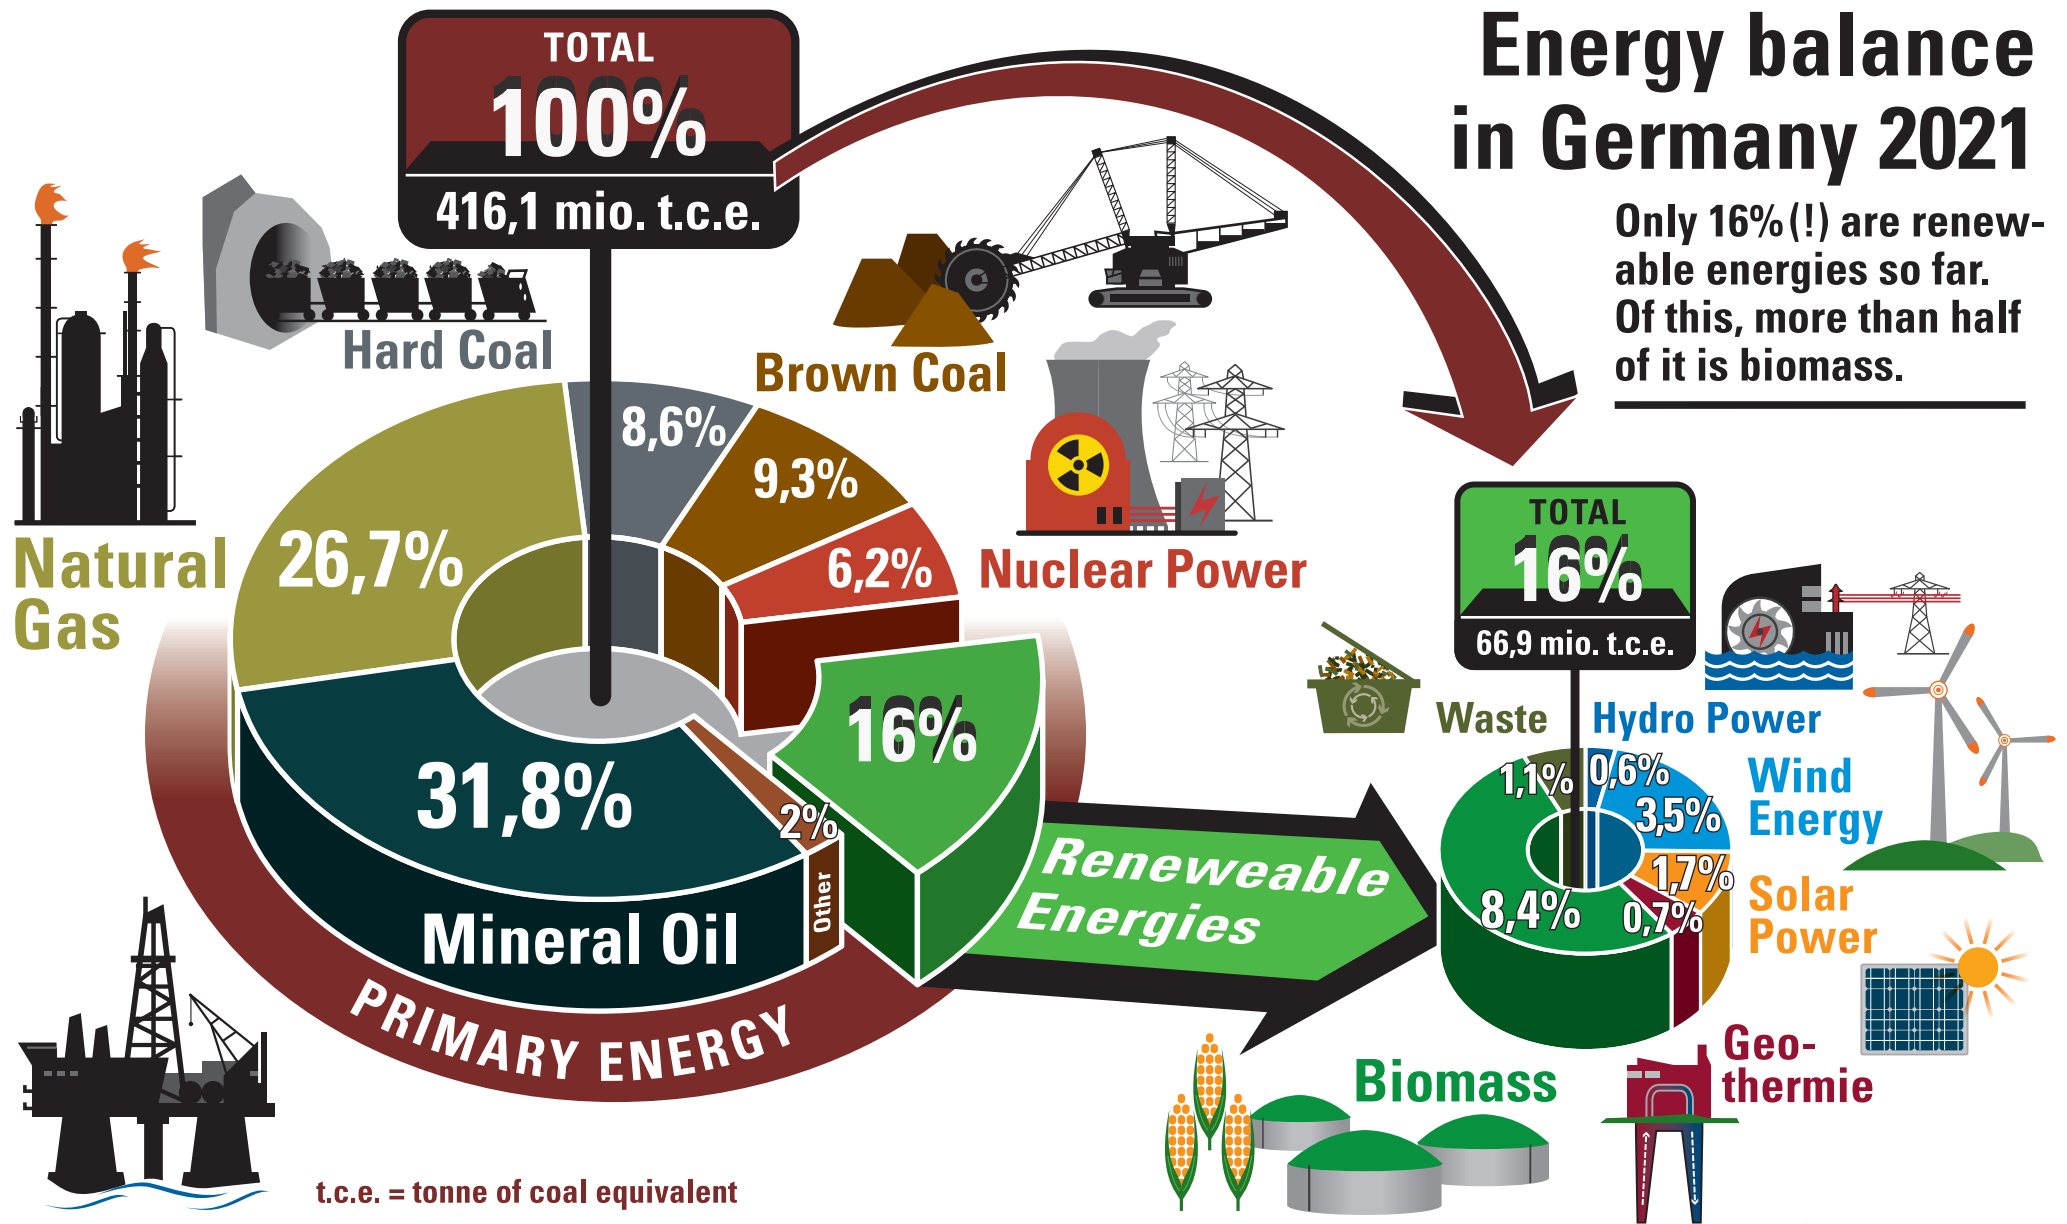

Energy balance in Germany 2021

Only 16% (!) are renewable energies so far. Of this, more than half of it is biomass.

IMPLEMENTING NEW IDEAS TO SUPPORT OUR ENERGY FUTURE >>> www.aaevers.com

> Source: Arbeitsgemeinschaft Energiebilanzen e.V. / First released: May 2008; latest update: Sept. 2022